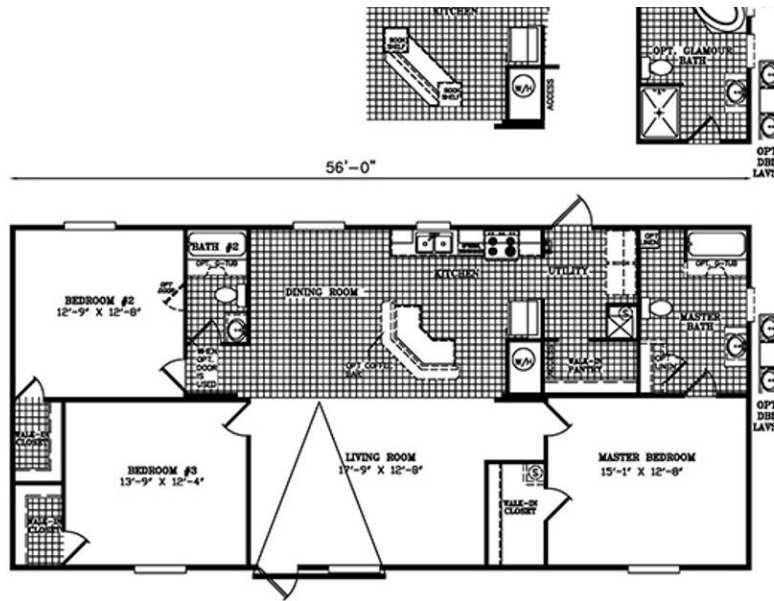

The Sassafrass Lot Model Home Only

HITCH-END

The Sassafrass Lot Model Home Only

Model number: 2856215HRN

3 beds • 2 baths • 1568 sq.ft. • 28' width • 56' depth

Our home building facilities invest in continuous product and process improvements. Plans, dimensions, features, materials, specifications and availability are subject to change without notice or obligation. Renderings and floor plans are representative likenesses of our homes and may differ from the actual homes. We invite you to tour a Home Center near you and inspect the highest value in quality housing available or call (912) 250-5700 to speak with a Home Consultant. Copyright 2017, CMH. All rights reserved.